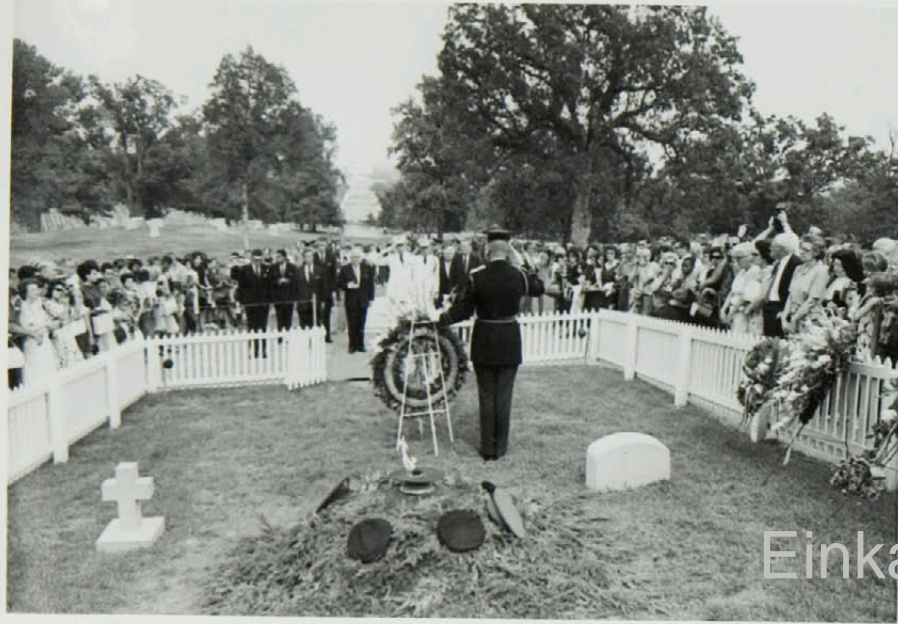

Einkaskjalasafn Bjarna Benediktssonar © Borgarskjalasafn Reykjavíkur